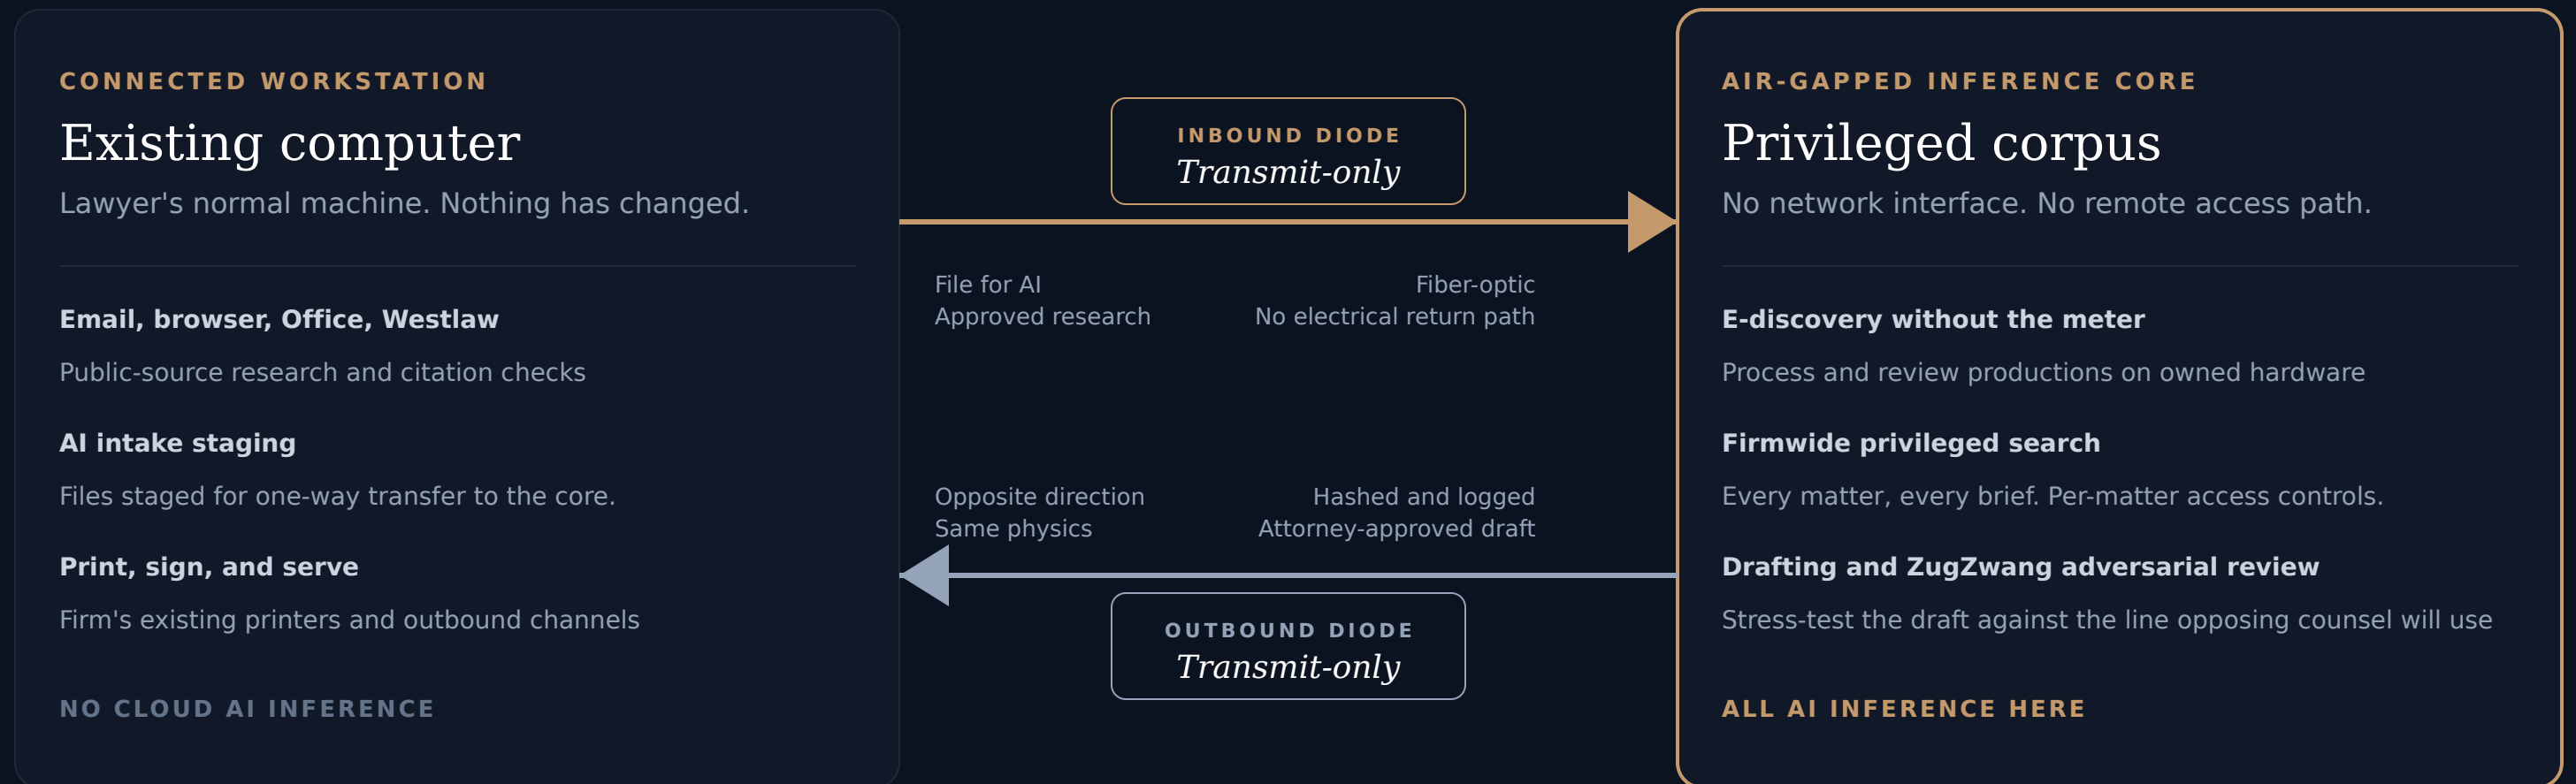

CloseVector workflow architecture

Two paired one-way diodes. No electrical return path in either direction.

EXTERNAL NETWORK

Email · Westlaw · CourtListener · Client intake portal

The lawyer's day does not change. The threat model does.

NIAP-certified secure KVM gives the lawyer one keyboard, one mouse, one monitor, one button to switch between machines.

CLOSEVECTOR

closevector.ai